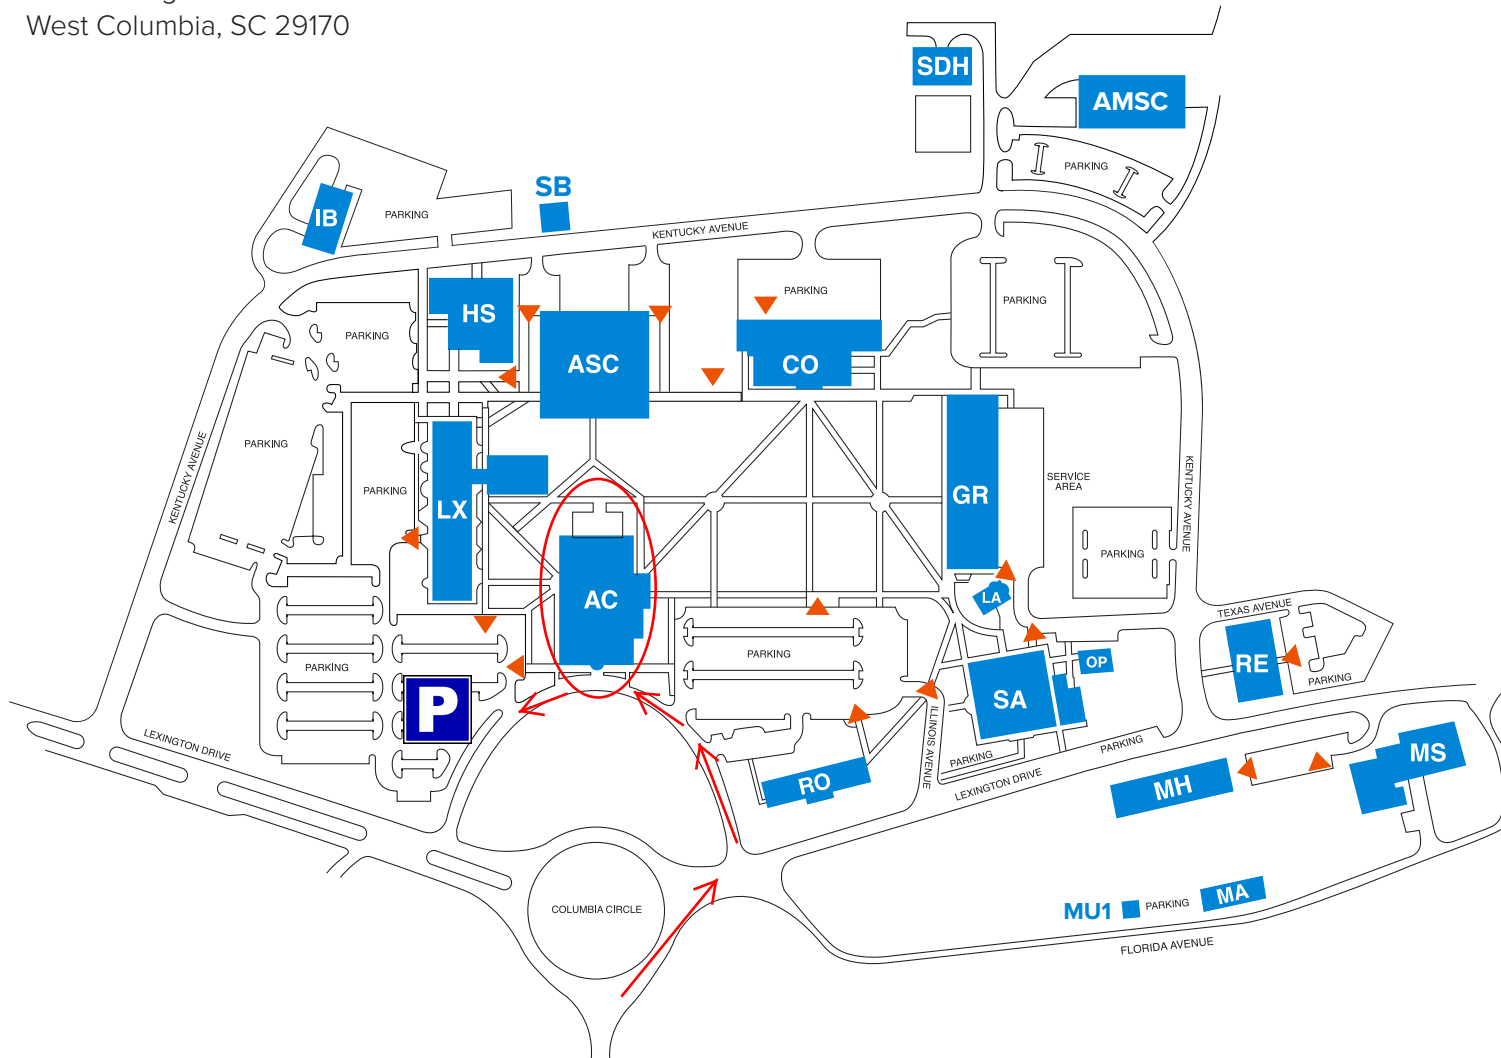

Midlands Technical College, Airport Campus: 1260 Lexington Drive, West Columbia, SC 29170 - Academic Center, Mary Robertson Conference Room 143. Directions from I-26: Take Exit 113 (Hwy 302-Airport Blvd), Turn onto Airport Blvd, going toward the airport (away from downtown), Turn RIGHT onto Boston Ave (at Lizard's Thicket Restaurant), Campus is at the end of Boston Ave (3/4 mile), Academic Center faces the traffic circle. Park on the left-hand side of the building in the area shown above with the large letter P.

BUILDING LOCATION MAP AIRPORT CAMPUS

1260 Lexington Drive
West Columbia, SC 29170

Building Legend Airport Campus

AC - Academic Center

- AMSC - Advanced Manufacturing and Skilled Crafts Center
 - ASC - Airport Student Center
 - CO - Congaree Hall
 - GR - Granby Hall
 - HS - Health Science Building
 - IB - Industrial Building
 - LA - Lab Building
 - LX - Lexington Hall
 - MA - Maintenance Building
 - MH - Morris Hall
 - MS - Materials Support Facility
 - MU1 - Mobile Unit #1
 - OP - Operations
 - RE - Reed Hall
 - RO - Robinson Building
 - SDH - Springdale Hall
 - SA - Saluda Hall
 - SB - Storage Building
- ▲ Curb access ramps for students with disabilities